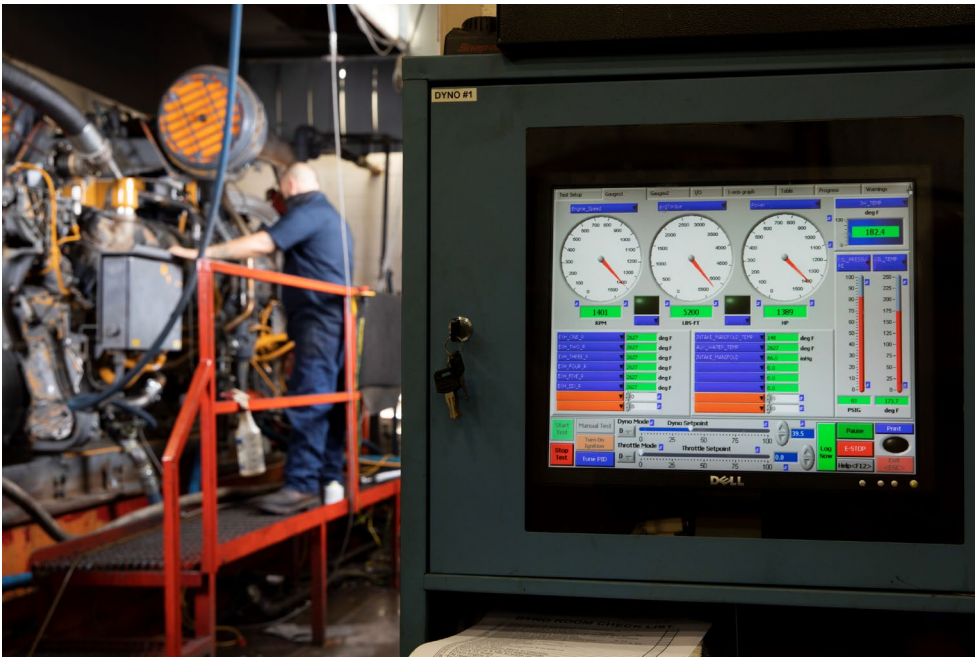

Full Service & Rebuilds

3300, 3400, 3500, and 3600 Series Engines

3516 JEF on Dyno

Pearce Power Solutions offers custom overhauls by a team of Tier 1 service technicians.

Whether performed in the field or in one of our strategically located service centers, you can expect high-quality service.

In case of time constraints, PPS can provide access to a vast inventory of exchange engines. We can provide all engine models within the 3300, 3400, 3500, and 3600 natural gas series.

Overhauls performed in our Houston Reman Center and Spruce Grove Service Center are tested on in-house dynamometers.

Results of all dyno tests are recorded, and customers are provided with corresponding reports.

Pearce Power Solutions™ is WPI's CAT® Parts Aftermarket Brand.

We provide cost-effective solutions to maintain and optimize your Caterpillar® engines.