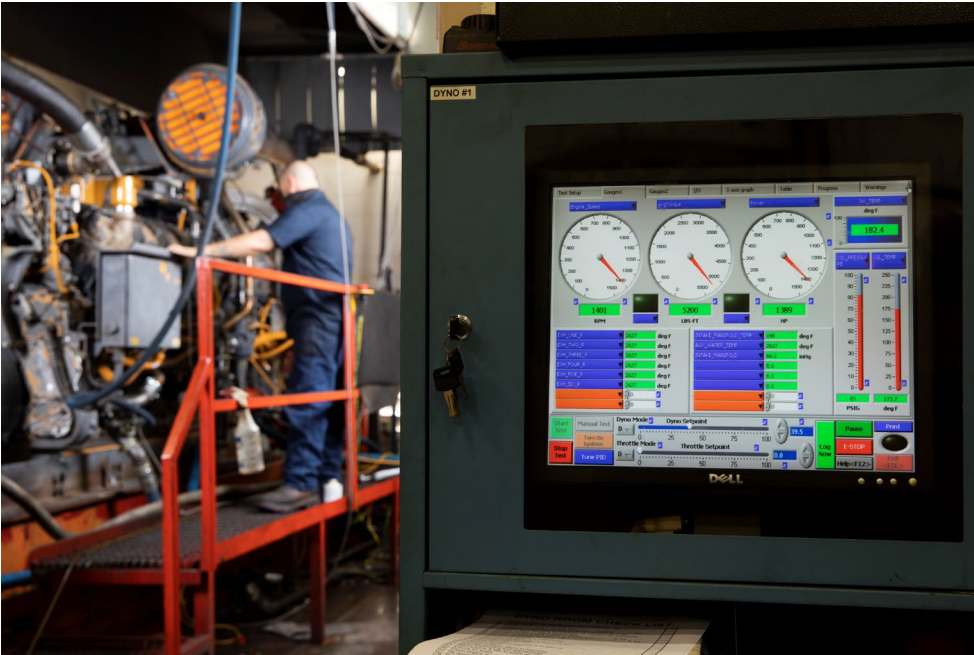

# Full Service & Rebuilds

3300, 3400, 3500, and 3600 Series Engines

3516 JEF on Dyno

Pearce Power Solutions offers custom overhauls by a team of Tier 1 service technicians.

Whether performed in the field or in one of our strategically located service centers, you can expect high-quality service.

In case of time constraints, PPS can provide access to a vast inventory of exchange engines. We can provide all engine models within the 3300, 3400, 3500, and 3600 natural gas series.

Overhauls performed in our Houston Reman Center and Spruce Grove Service Center are tested on in-house dynamometers.

Results of all dyno tests are recorded, and customers are provided with corresponding reports.

Pearce Power Solutions™ is WPI's CAT® Parts Aftermarket Brand.

We provide cost-effective solutions to maintain and optimize your Caterpillar® engines.